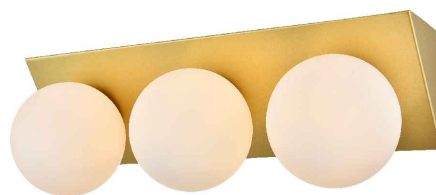

PRODUCT SPECIFICATION SHEET

Ezra COLLECTION

Ezra 3-Light Black Wall lamp Frosted white

Black
Item No:LD7304W22BLK

Chrome
Item No:LD7304W22CH

Brass
Item No:LD7304W22BRA

Available Finishes

Dimensions

Canopy Size(in)	L21.5"*W4.1"*H5.5"
Width	21.5"
Extension	7.5"
Height	7.6"
Maximum Height	N/A

Specifications

Finish	3 Finishes
Material	Metal+Glass
Crystal Color	Frosted white
Type	Wall lamp
Hanging Device	N/A
Voltage	110-125V
Dimmable	Yes
Warranty	1Year Limited
Shipment Type	Small Parcel